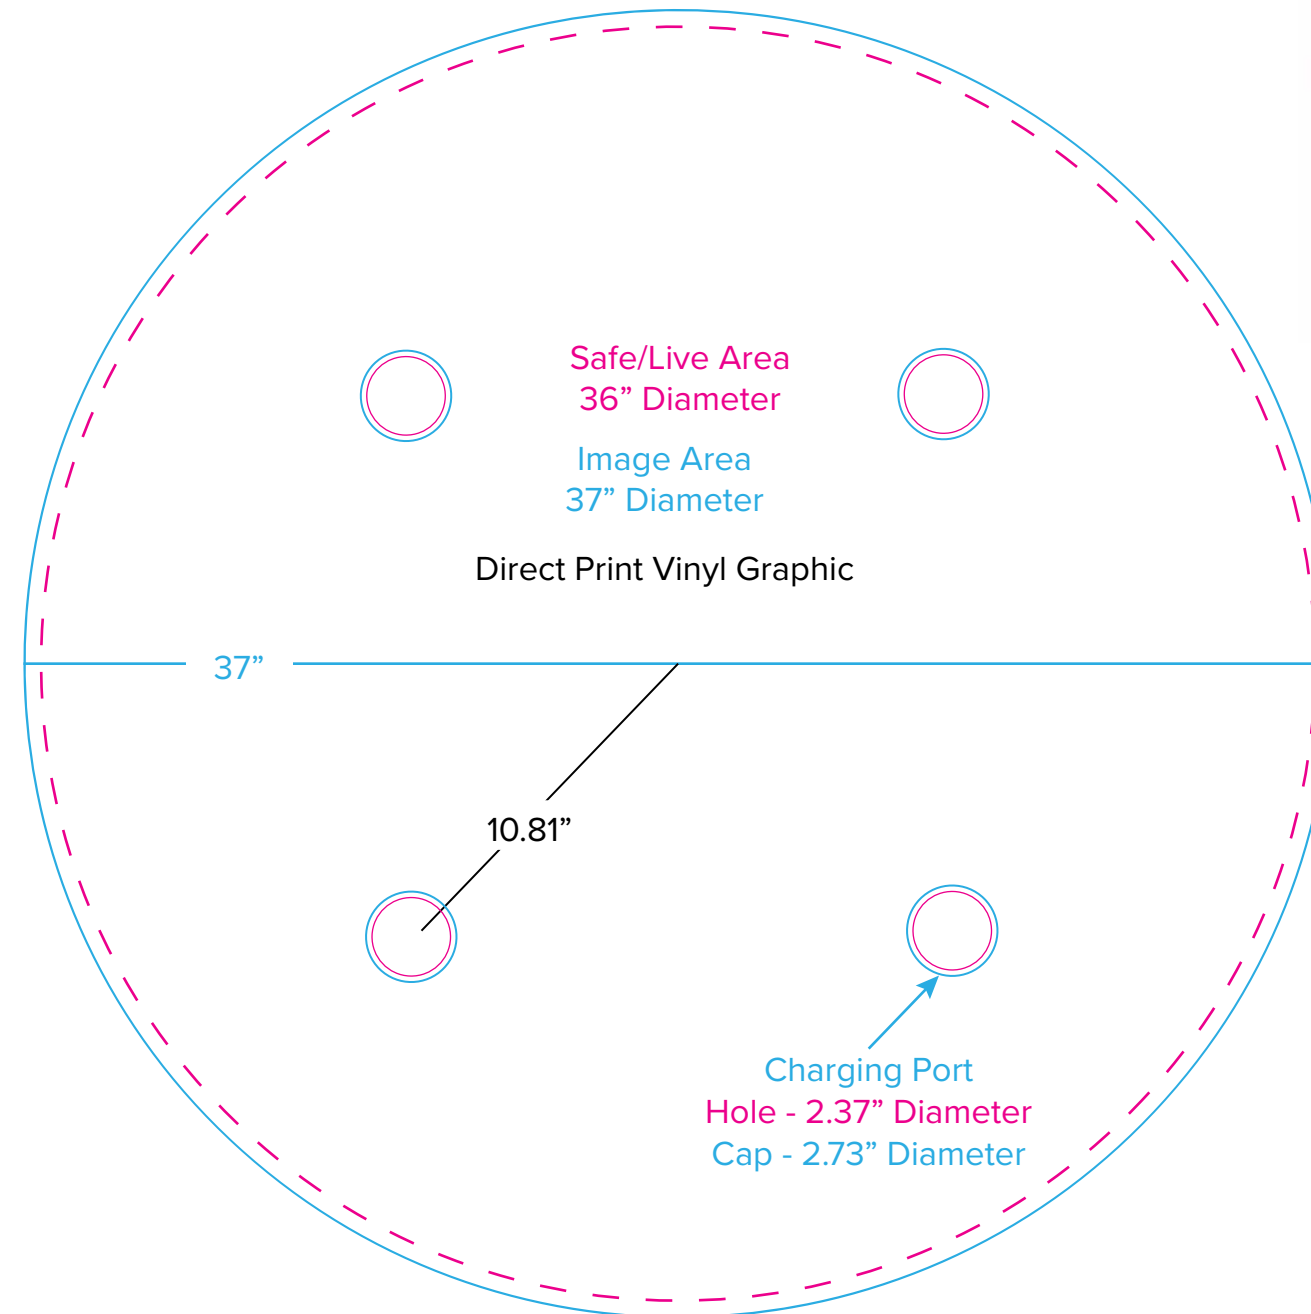

Graphic Template
Wireless Charging Coffee/Bistro Table
Direct Print Vinyl Graphic

NOTE: All Raster Art (jpg, tiff,psd, png, etc.) must be at least 100 dpi at print size.

Standard kits are often customized. Please check with Customer Service to ensure that this template matches your specific job.